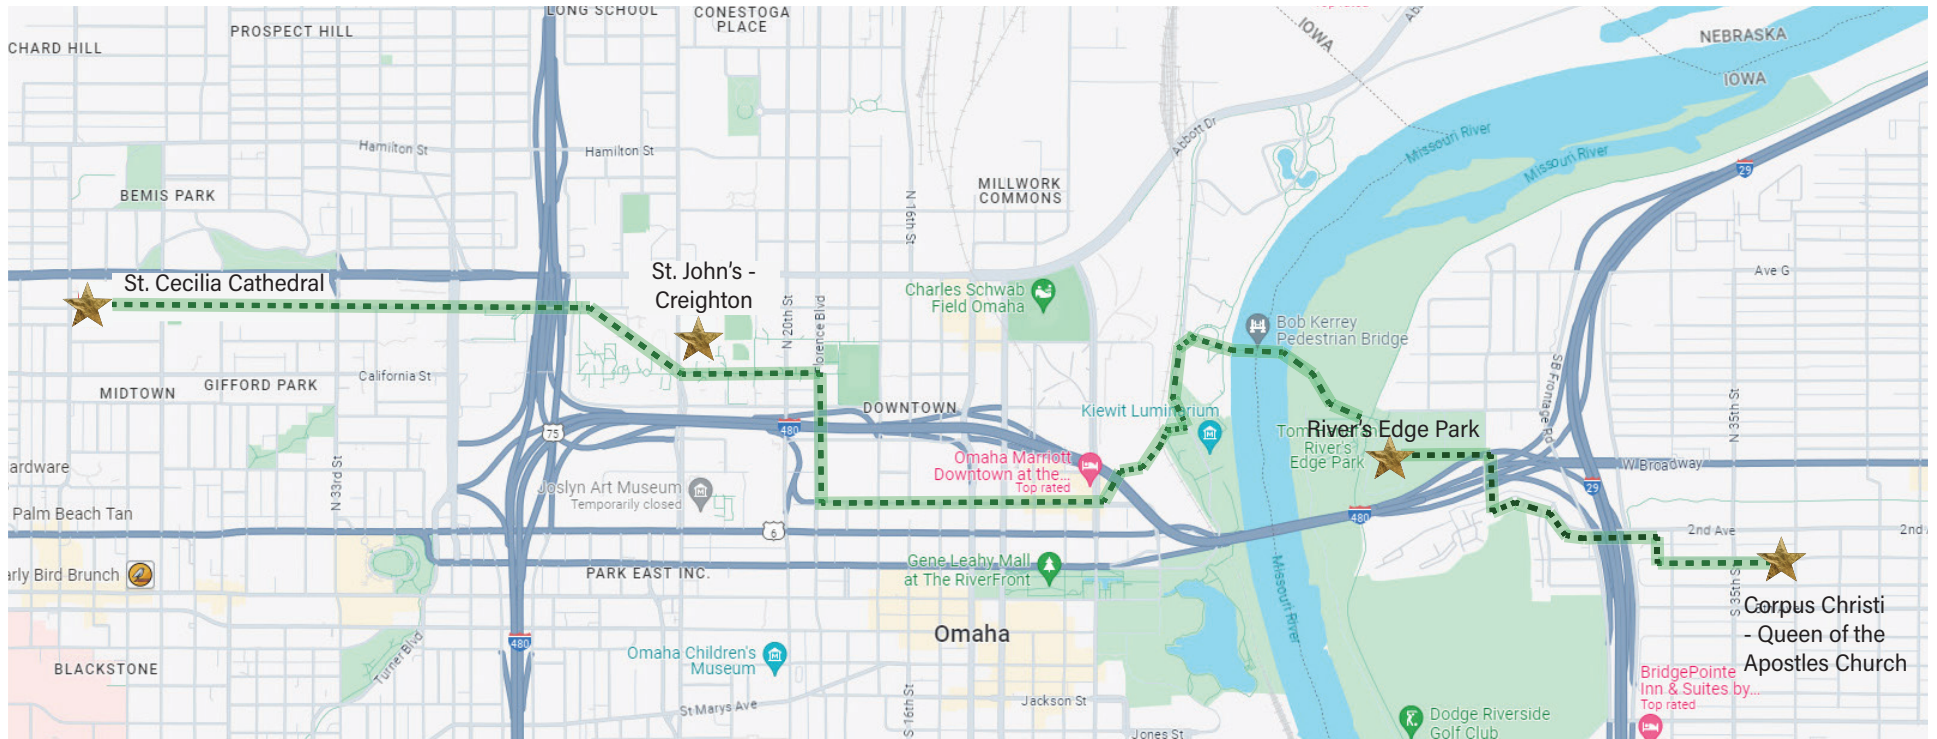

Omaha - Council Bluffs Procession Map

Trolley Stops

The trolley service will run continuously between the stops, starting at 11 AM and ending at 5:30 PM

St. Cecilia Cathedral

701 N 40th St
Omaha, NE 68131

Stop located in the parking lot on the south side of the church off Webster street

St. John's - Creighton

2500 California Plaza
Omaha, NE 68178

Stop located at the south-bound bus stop on 24th street

River's Edge Park

4200 Avenue B
Council Bluffs, IA 51501

Stop located along Avenue A by the River's Edge Pavilion

Corpus Christi

3304 4th Ave
Council Bluffs, IA 51501

Stop located in the Corpus Christi parking lot