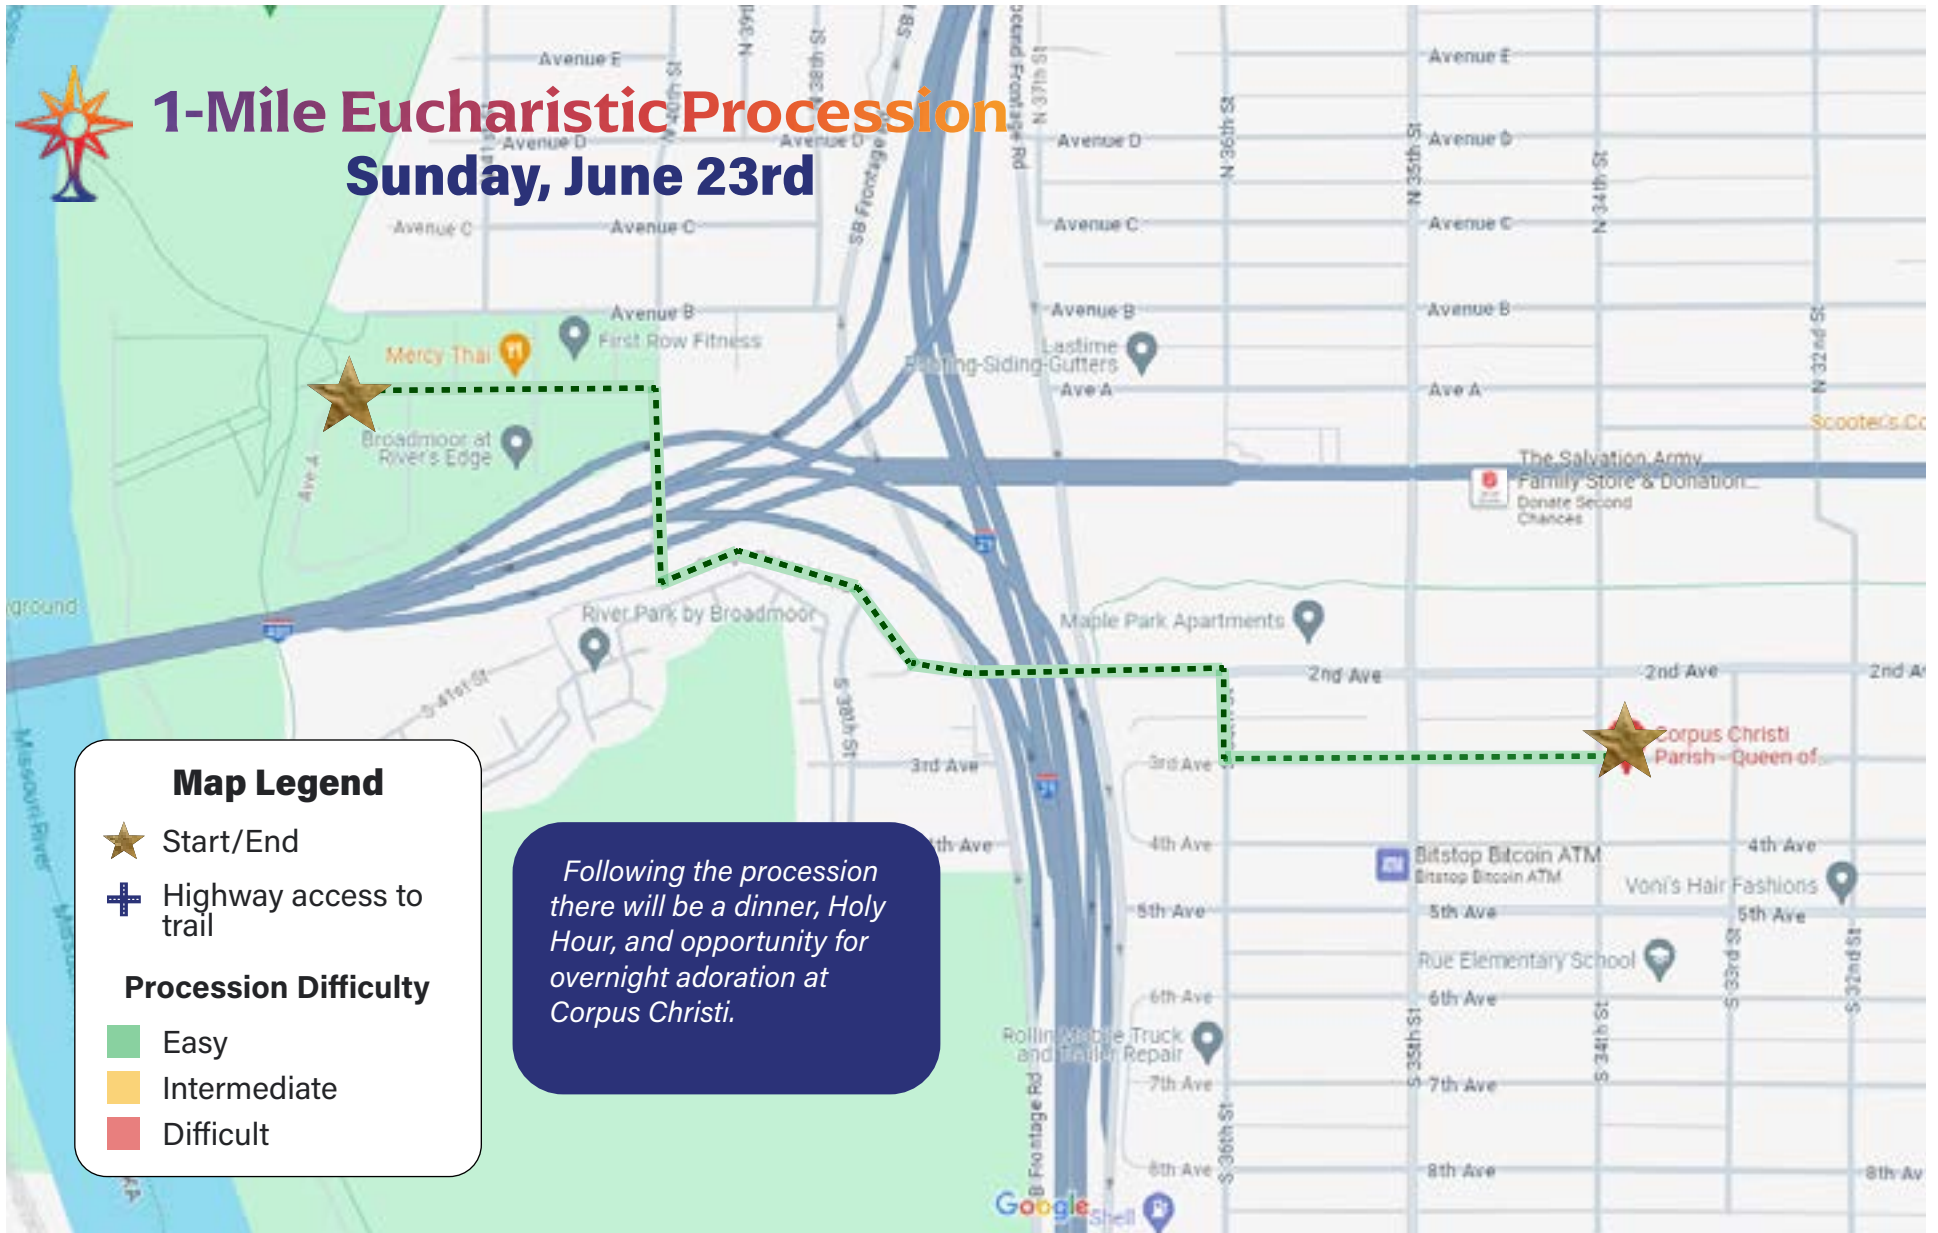

# 1-Mile Eucharistic Procession

## Sunday, June 23rd

### Map Legend

- ★ Start/End
- ⊕ Highway access to trail